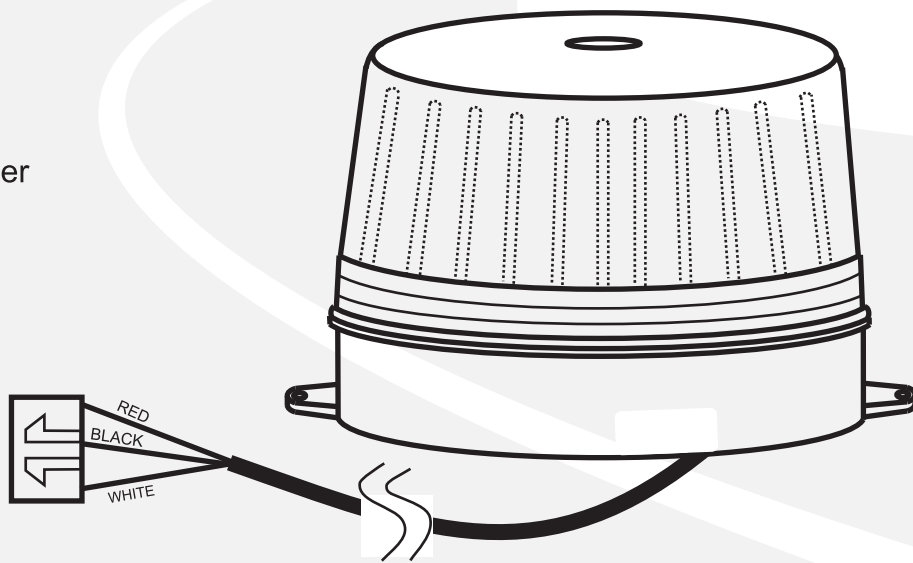

Red: +12v Power
 Black: Ground
 White: Warning Away Trigger

OUTPUT:
 Adjust VR to adjust the detection range from 1.6 ft-32.8 ft. When triggered, the LED will be ON and the white wire will output a one second signal.

LED Indicator:
 Red LED constantly on: System in 17 second power up
 Red LED on: Interior Zone Trigger

Sensitivity		Range of Detection
Min 0	VR	1.6 ft
1/3 Turn 90	VR	19.7 ft
2/3 Turn 180	VR	27.8 ft
Max 270	VR	32.8 ft