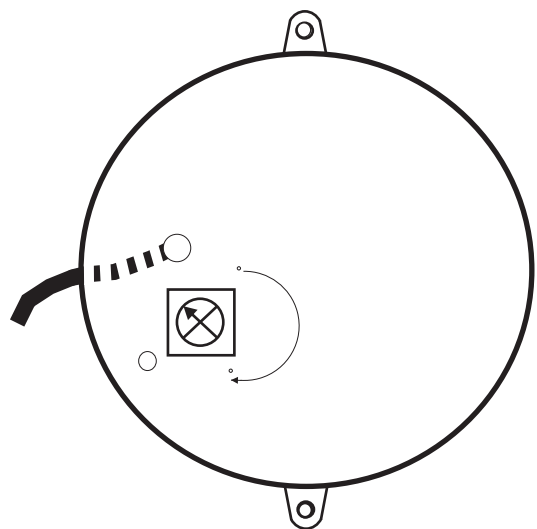

Red: +12v Power
 Black: Ground
 White: Warning Away Trigger

OUTPUT:
 Adjust VR to adjust the detection range from 1.6 ft-32.8 ft. When triggered, the LED will be ON and the white wire will output a one second signal.

LED Indicator:
 Red LED constantly on: System in 17 second power up
 Red LED on: Interior Zone Trigger

Sensitivity		Range of Detection
Min 0	VR	1.6 ft
1/3 Turn 90	VR	19.7 ft
2/3 Turn 180	VR	27.8 ft
Max 270	VR	32.8 ft