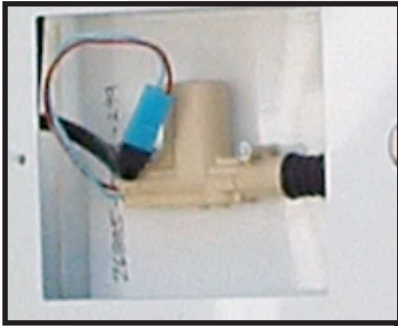

### Door open and interior panel removed

Entry Door Lock Actuator

Door jam to door power wire.

Part No. T-25 Fob Transmitter

Part No. RS-1 Flex Switch

Part No. MESFRA Tan Actuator

Part No. S01 Siren

Confirmation siren is easily accessed at front under the hood.

PLRB-Pro Controller is located under an entry step or next to the drivers gas pedal, behind the console.